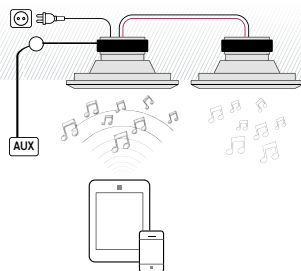

HPRO650BT

HPRO650BT transforms ultimate comfort in masterly design. Thanks to some ingenious remodelling, this frameless speaker with its ultra-sleek grille can be installed effortlessly in any kitchen, living room, patio or bathroom, because it can be used indoors and outdoors. What's more, the aluminium woofer helps generate extremely detailed sound able to carry exceptional distances. The built-in class D amplifier with Bluetooth on board provides endless enjoyment.

- ① aluminium woofer for higher output
- ② aluminium grill with water-resistant magnetic system
- ③ swivel tweeter

TECHNICAL SPECIFICATIONS

range	<50m ²
system	2-way coaxial
woofer	6.5" aluminium cone rubber edge
tweeter	0.75" swivel neodymium alu dome
amp power	2x45W, class D
sensitivity	84dB
impedance	8Ω
frequency range	50Hz - 20kHz
sources	Bluetooth / AUX input
dimensions cut-out (Ø)	205mm
dimensions (Ø x d)	230 x 85mm
weight / piece	1.2kg
housing	ABS / aluminium grill
colour	white
extra	paintable
	swivel tweeter
	water repellent
options	KITRO3