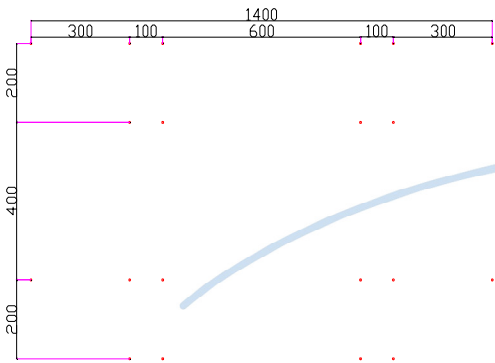

Horizon Vesa Mount Positions

All fixings are designed for M8 bolts

32"

43"

55"

65"

85"

AQUAVISION[®]
television evolved