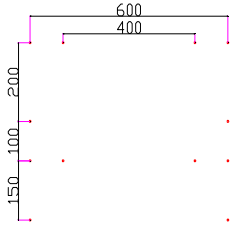

Horizon Vesa Mount Positions

All fixings are designed for M8 bolts

32"

43"

55"

65"

85"

AQUAVISION[®]
television evolved